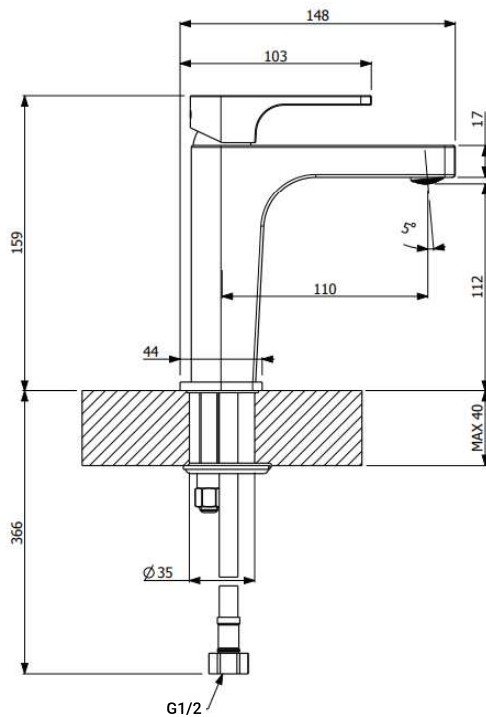

# Lago

Armando Vicario Lago Basin Faucet

Code:  
AVL500359.XX

- Single Lever Basin Mixer
- $\varnothing$  35 mm ceramic cartridge for flow and temperature control
- 15mm or 1/2" Flexi Hose connection pipes
- Waste not included

## Finishes Available

XX = Colour Code

-  CR Chrome
-  MB Matt Black
-  BrN Brushed Nickel

Flow rate at 300kPa      5.0 L/min  
Hot Water Supply      max. +90°C  
Working Pressure      0.5 - 5 bar  
Connection Size      G1/2"

Angle Valves:

2 x SC7103 15 50001 Female OR  
2 x 9703700 Male OR  
2 x AVAV-15MM.XX Male

 DESIGNED AND MANUFACTURED IN ITALY