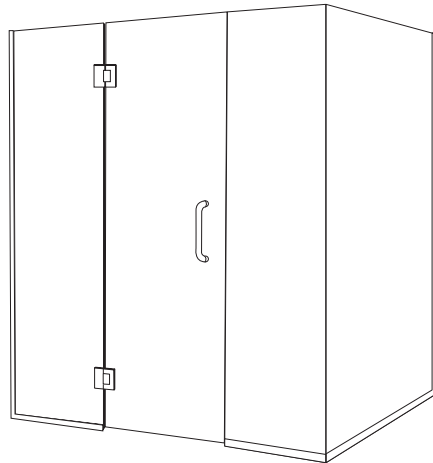

Corner Shower Doors

Corner showers are the most versatile shower format as they can fit into any corner of a bathroom space. With the hinged door, it reduces the need for a wet area bathroom.

Door: 650mm
Glass: 10mm (Toughened)
Height: 1950mm

DOOR AND RETURN 900 X 900MM
FSDR900

DOOR AND RETURN 1200 X 800MM
FSDR1200800

DOOR AND RETURN 1500 X 900MM
FSDR1500900

DOOR AND RETURN 1000 X 1000MM
FSDR1000

DOOR AND RETURN 1200 X 900MM
FSDR1200900

DOOR AND RETURN 1500 X 1000MM
FSDR15001000

DOOR AND RETURN 1100 X 800MM
FSDR1100800

DOOR AND RETURN 1200 X 1000MM
FSDR12001000

DOOR AND RETURN 1600 X 900MM
FSDR1600900

DOOR AND RETURN 1100 X 900MM
FSDR1100900

DOOR AND RETURN 1200 X 1200MM
FSDR1200

DOOR AND RETURN 1600 X 1000MM
FSDR16001000

DOOR AND RETURN 1300 X 900MM
FSDR1300900

DOOR AND RETURN 1700 X 900MM
FSDR1700900

DOOR AND RETURN 1300 X 1000MM
FSDR13001000

DOOR AND RETURN 1700 X 1000MM
FSDR13001000

DOOR AND RETURN 1400 X 900MM
FSDR1400900

DOOR AND RETURN 1800 X 900MM
FSDR1400900

DOOR AND RETURN 1400 X 1000MM
FSDR14001000

DOOR AND RETURN 1800 X 1000MM
FSDR14001000