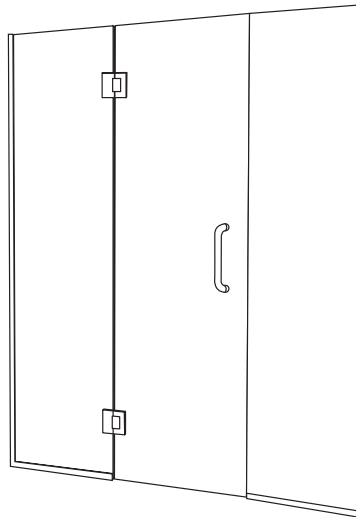

DOOR 1200MM
FSD1200

DOOR 1300MM
FSD1300

DOOR 1400MM
FSD1400

DOOR 1500MM
FSD1500

DOOR 1600MM
FSD1600

DOOR 1700MM
FSD1700

DOOR 1800MM
FSD1800

Door: 650mm
Glass: 10mm (Toughened)
Height: 1950mm