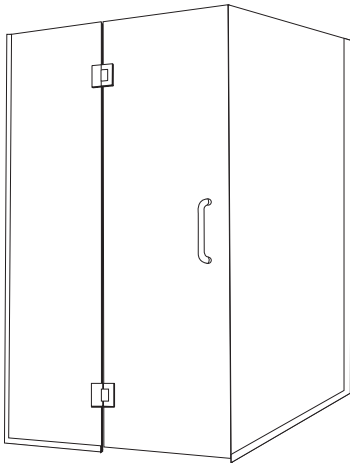

## Bette Shower Trays - White

BETTE shower trays combine variety, comfort and elegant design. The flat shower tray is available in a variety of different sizes, and can be installed flush-to-floor, almost flush-to-floor, or slightly raised.

**DOOR 1800MM**  
FSD1800

Door: 650mm  
Glass: 10mm (Toughened)  
Height: 1950mm

## Corner Shower Doors

Corner showers are the most versatile shower format as they can fit into any corner of a bathroom space. With the hinged door, it reduces the need for a wet area bathroom.

Door: 650mm  
Glass: 10mm (Toughened)  
Height: 1950mm