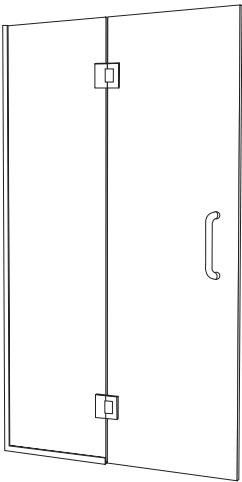

## Bette Shower Trays - White

BETTE shower trays combine variety, comfort and elegant design. The flat shower tray is available in a variety of different sizes, and can be installed flush-to-floor, almost flush-to-floor, or slightly raised.

## Alcove Shower Doors

Alcove shower spaces let you take advantage of spaces that might otherwise be dead spaces in a bathroom. With a hinged door, it reduces the need for a wet area bathroom.

**DOOR 900MM**  
FSD900